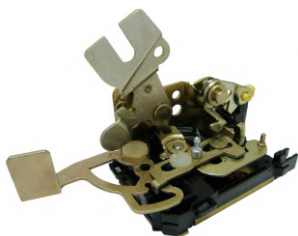

Suitable to

4145
1.339.728.080/1.339.731.080
Fechadura da Porta Traseira
Ducato